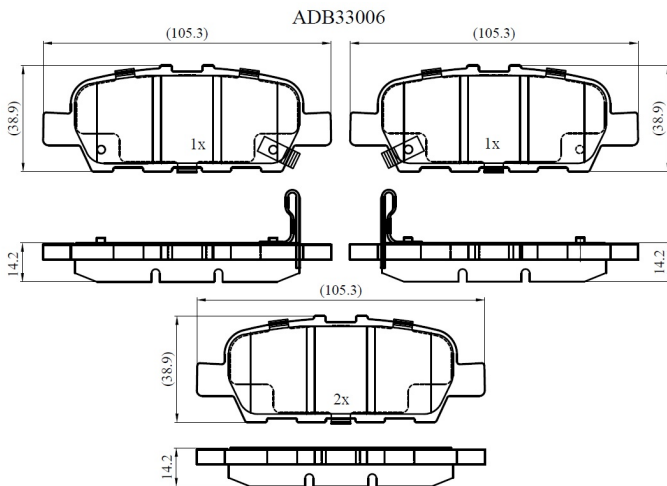

Make: INFINITI

Model: G Coupe

Part Number: ADB33006

Vehicle Manufacturing/Engine:

Specifications

Fitting Position	:	Rear
Model Date	:	2002-2006
Or. Caliper	:	
WVA	:	23871

FMSI	:
Length	:
Width	:
Thickness	: