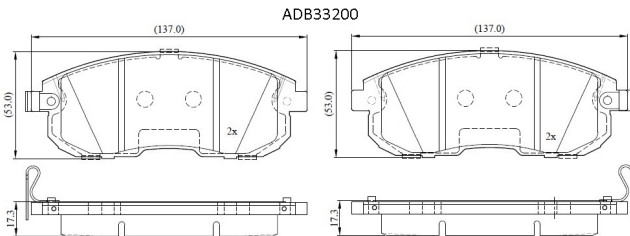

Make: INFINITI

Model: G Coupe

Part Number: ADB33200

Vehicle Manufacturing/Engine:

Specifications

Fitting Position	:	Front
Model Date	:	2004-2007
Or. Caliper	:	
WVA	:	21562
FMSI	:	
Length	:	137
Width	:	53

Thickness : 17.3