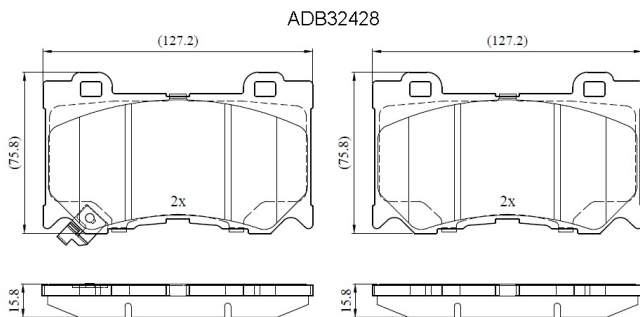

Make: INFINITI

Model: G Saloon

Part Number: ADB32428

Vehicle Manufacturing/Engine:

Specifications

Fitting Position	:	Front
Model Date	:	2008-
Or. Caliper	:	
WVA	:	2,38,22,24,177
FMSI	:	
Length	:	127.3

Width	:	75.5
Thickness	:	15.9