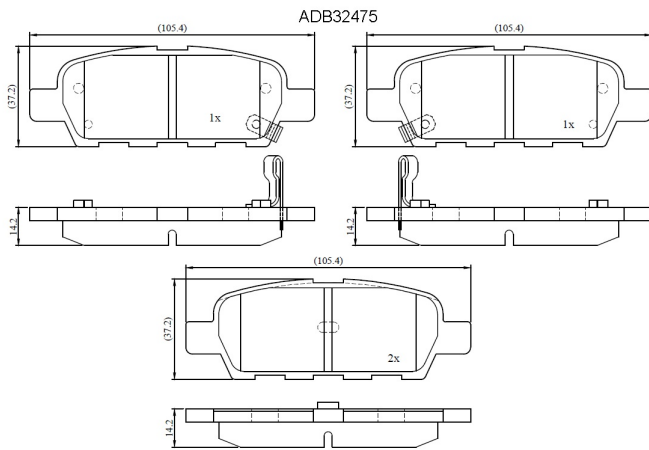

Make: INFINITI

Model: G25

Part Number: ADB32475

Vehicle Manufacturing/Engine:

Specifications

Fitting Position	:	Rear
Model Date	:	2011-
Or. Caliper	:	
WVA	:	

FMSI	:	D905
Length	:	105.4
Width	:	37.2
Thickness	:	14.2