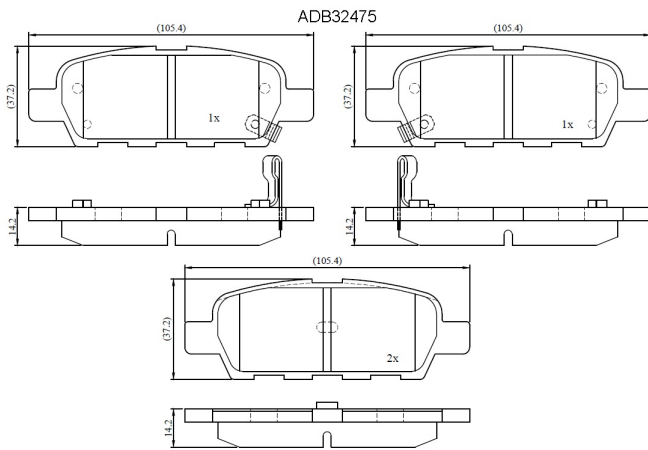

Make: INFINITI

Model: G35

Part Number: ADB32475

Vehicle Manufacturing/Engine:

Specifications

Fitting Position	:	Rear
Model Date	:	2003-2007
Or. Caliper	:	
WVA	:	

FMSI	:	D905
Length	:	105.4
Width	:	37.2
Thickness	:	14.2