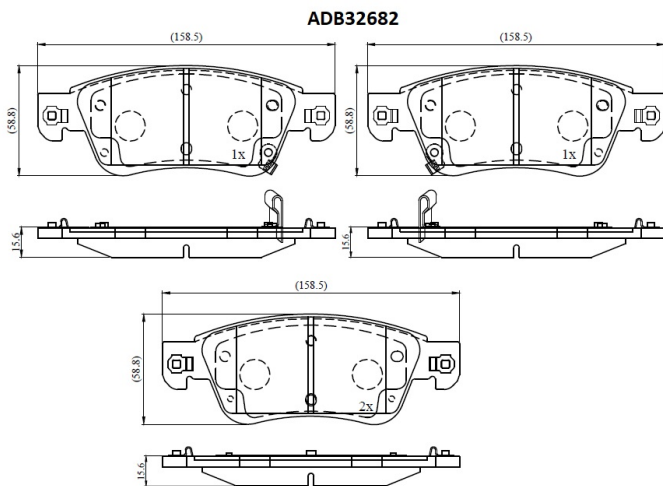

Make: INFINITI

Model: G37

Part Number: ADB32682

Vehicle Manufacturing/Engine:

Specifications

Fitting Position	:	Front
Model Date	:	08-Nov
Or. Caliper	:	
WVA	:	

FMSI	:	D1287
Length	:	158.5
Width	:	58.8
Thickness	:	15.6