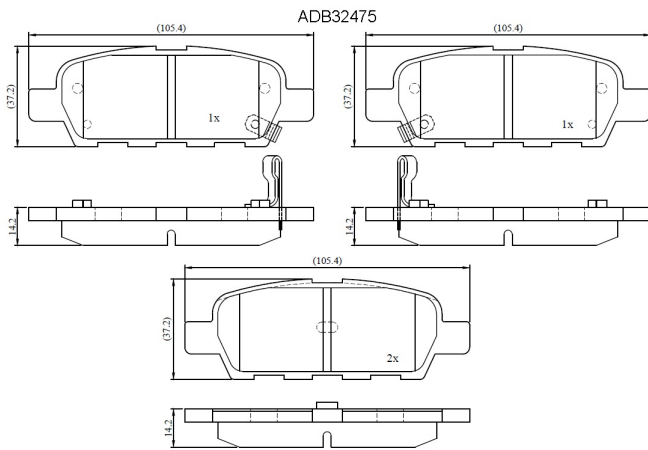

Make: INFINITI

Model: M35

Part Number: ADB32475

Vehicle Manufacturing/Engine:

Specifications

Fitting Position	:	Rear
Model Date	:	2006-2009
Or. Caliper	:	
WVA	:	

FMSI	:	D905
Length	:	105.4
Width	:	37.2
Thickness	:	14.2