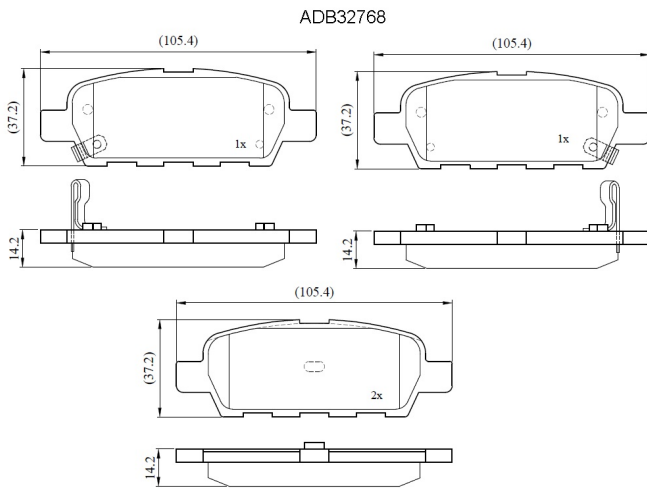

Make: INFINITI

Model: M35

Part Number: ADB32768

Vehicle Manufacturing/Engine:

Specifications

Fitting Position	:	Rear
Model Date	:	06-Sep
Or. Caliper	:	

WVA	:	
FMSI	:	7784-D905
Length	:	105.4
Width	:	37.2
Thickness	:	14.2