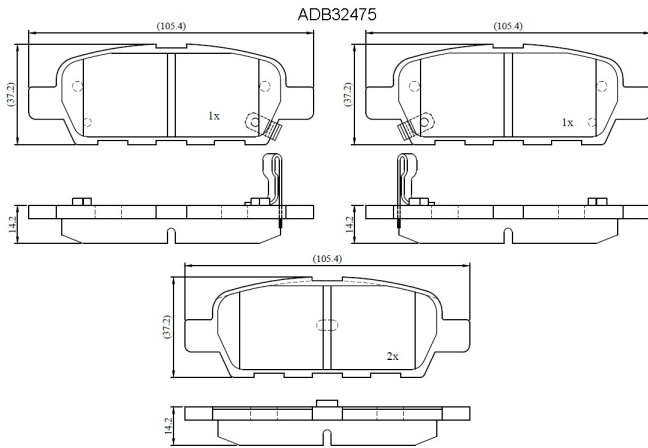

Make: INFINITI

Model: M37

Part Number: ADB32475

Vehicle Manufacturing/Engine:

Specifications

Fitting Position	:	Rear
Model Date	:	2011-2012
Or. Caliper	:	
WVA	:	

FMSI	:	D905
Length	:	105.4
Width	:	37.2
Thickness	:	14.2