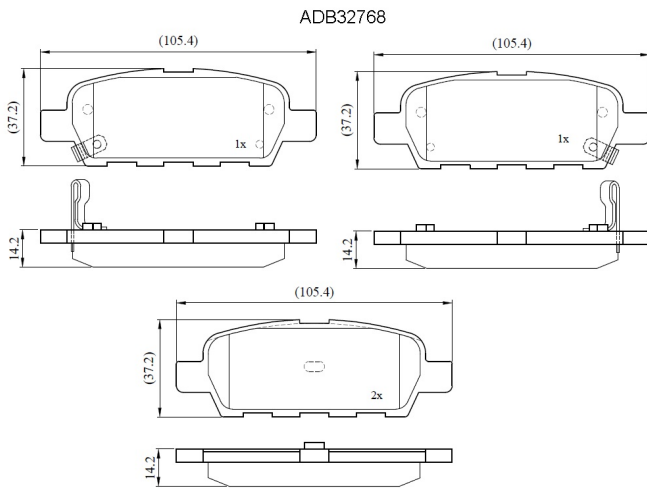

Make: INFINITI

Model: M37

Part Number: ADB32768

Vehicle Manufacturing/Engine:

Specifications

Fitting Position	:	Rear
Model Date	:	11-Dec
Or. Caliper	:	

WVA	:	
FMSI	:	7784-D905
Length	:	105.4
Width	:	37.2
Thickness	:	14.2