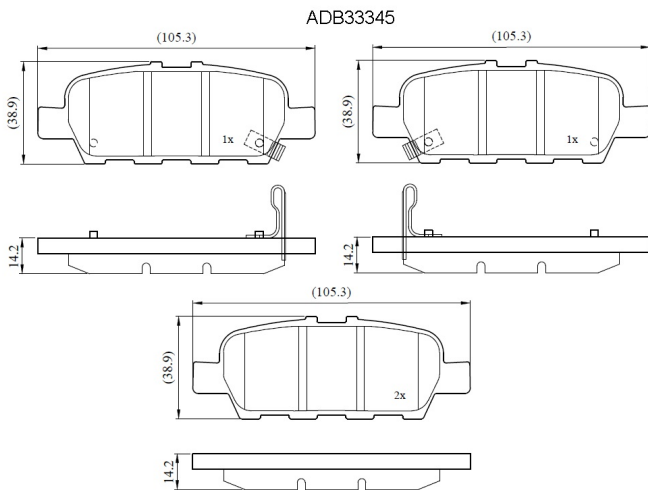

Make: INFINITI

Model: M37

Part Number: ADB33345

Vehicle Manufacturing/Engine:

Specifications

Fitting Position	:	Rear
Model Date	:	12-
Or. Caliper	:	

WVA	:	
FMSI	:	8501-D1393
Length	:	105.3
Width	:	38.9
Thickness	:	14.2