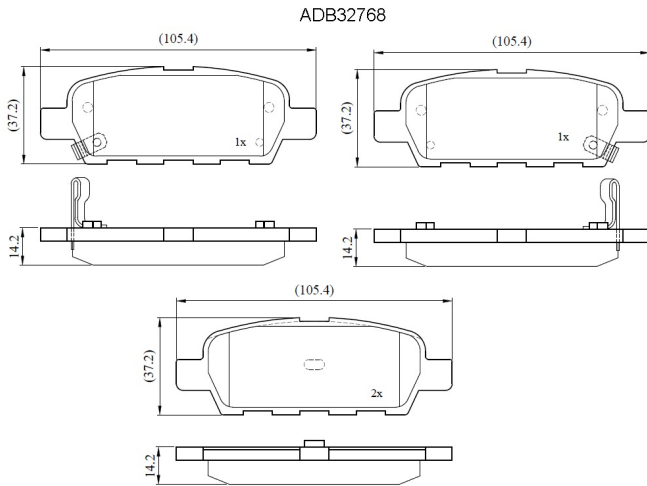

Make: INFINITI

Model: M45

Part Number: ADB32768

Vehicle Manufacturing/Engine:

Specifications

Fitting Position	:	Rear
Model Date	:	06-Sep
Or. Caliper	:	

WVA	:	
FMSI	:	7784-D905
Length	:	105.4
Width	:	37.2
Thickness	:	14.2