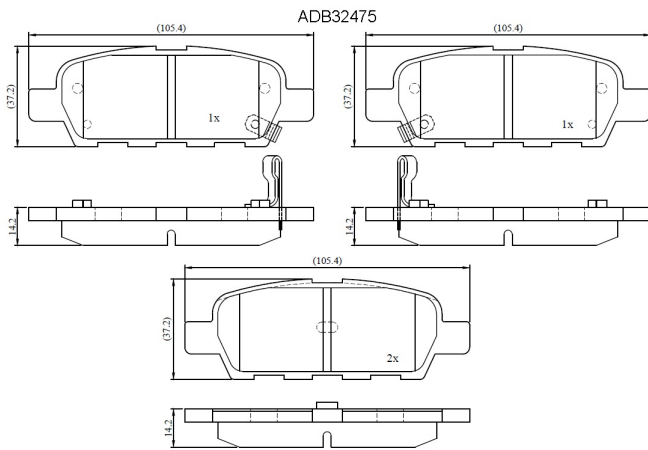

Make: INFINITI

Model: m56

Part Number: ADB32475

Vehicle Manufacturing/Engine:

Specifications

Fitting Position	:	Rear
Model Date	:	2011-
Or. Caliper	:	
WVA	:	

FMSI	:	D905
Length	:	105.4
Width	:	37.2
Thickness	:	14.2