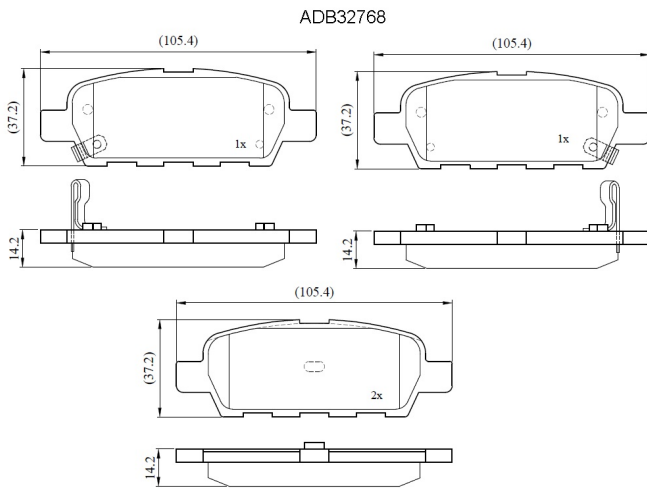

Make: INFINITI

Model: m56

Part Number: ADB32768

Vehicle Manufacturing/Engine:

Specifications

Fitting Position	:	Rear
Model Date	:	11-
Or. Caliper	:	

WVA	:	
FMSI	:	7784-D905
Length	:	105.4
Width	:	37.2
Thickness	:	14.2