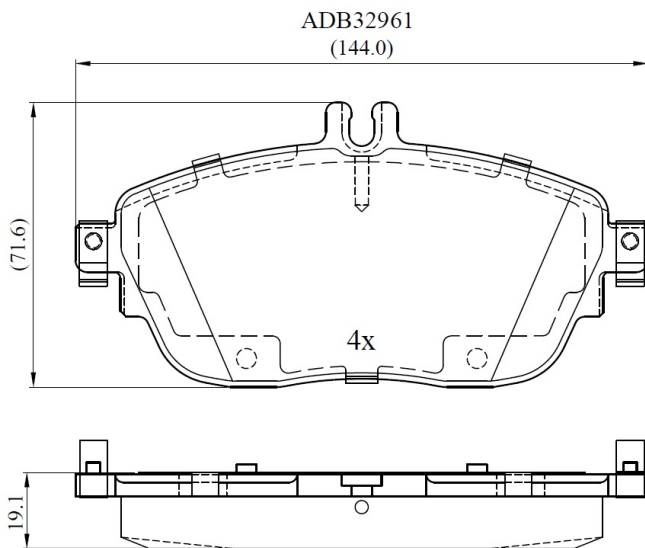

Make: INFINITI

Model: Q30

Part Number: ADB32961

Vehicle Manufacturing/Engine:

Specifications

Fitting Position	:	Front
Model Date	:	2016-
Or. Caliper	:	

WVA	:	24869
FMSI	:	
Length	:	
Width	:	
Thickness	:	