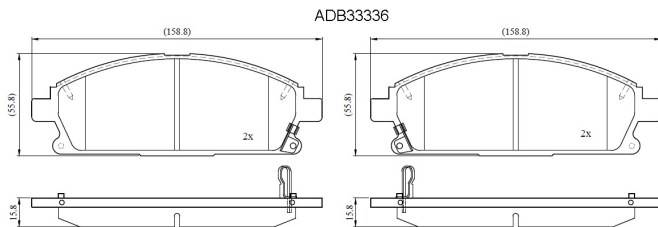

Make: INFINITI

Model: Q45

Part Number: ADB33336

Vehicle Manufacturing/Engine:

Specifications

Fitting Position	:	FRONT
Model Date	:	00-01
Or. Caliper	:	
WVA	:	
FMSI	:	7566-D855
Length	:	158.7
Width	:	55.8
Thickness	:	16.4