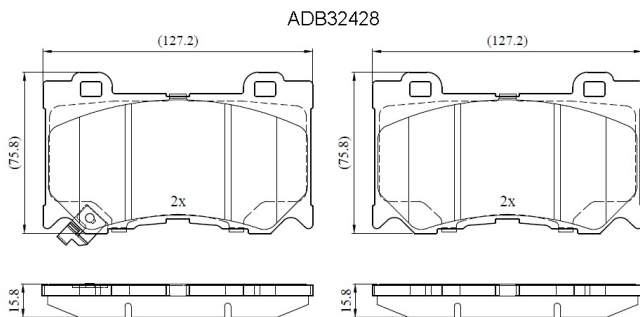

Make: INFINITI

Model: Q60 Coupe

Part Number: ADB32428

Vehicle Manufacturing/Engine:

Specifications

Fitting Position	:	Front
Model Date	:	2016-
Or. Caliper	:	
WVA	:	2,38,22,24,177
FMSI	:	
Length	:	127.3

Width	:	75.5
Thickness	:	15.9