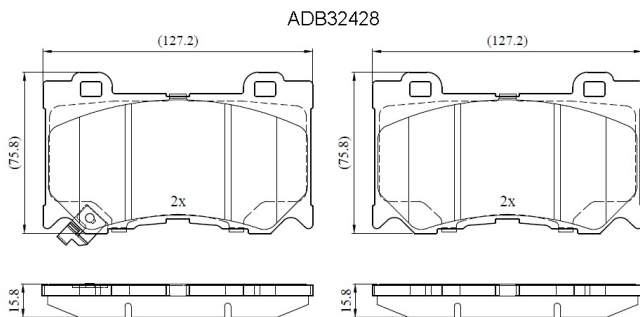

Make: INFINITI

Model: Q70

Part Number: ADB32428

Vehicle Manufacturing/Engine:

Specifications

Fitting Position	:	Front
Model Date	:	2014-
Or. Caliper	:	
WVA	:	2,38,22,24,177
FMSI	:	
Length	:	127.3

Width	:	75.5
Thickness	:	15.9