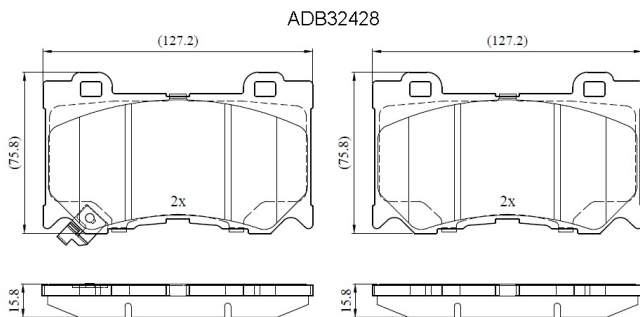

Make: INFINITI

Model: Q70

Part Number: ADB32428

Vehicle Manufacturing/Engine:

Specifications

Fitting Position	:	Front
Model Date	:	2013-
Or. Caliper	:	
WVA	:	2,38,22,24,177
FMSI	:	
Length	:	127.3

Width	:	75.5
Thickness	:	15.9