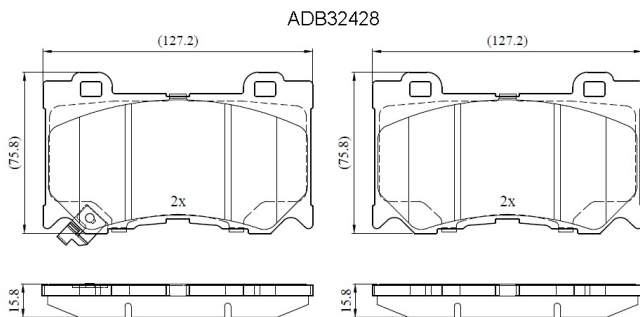

Make: INFINITI

Model: QX70

Part Number: ADB32428

Vehicle Manufacturing/Engine:

Specifications

Fitting Position	:	Front
Model Date	:	2013-
Or. Caliper	:	
WVA	:	2,38,22,24,177
FMSI	:	
Length	:	127.3

Width	:	75.5
Thickness	:	15.9