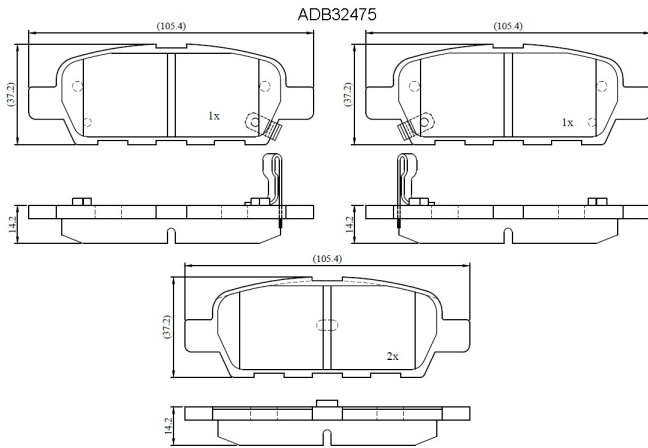

Make: INFINITI

Model: TRUCK FX35

Part Number: ADB32475

Vehicle Manufacturing/Engine:

Specifications

Fitting Position	:	Rear
Model Date	:	2011-
Or. Caliper	:	
WVA	:	

FMSI	:	D905
Length	:	105.4
Width	:	37.2
Thickness	:	14.2