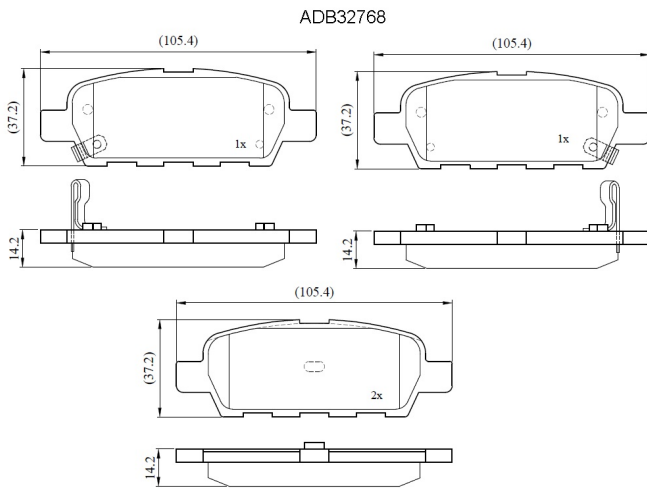

Make: INFINITI

Model: TRUCK FX35

Part Number: ADB32768

Vehicle Manufacturing/Engine:

Specifications

Fitting Position	:	Rear
Model Date	:	11-
Or. Caliper	:	

WVA	:	
FMSI	:	7784-D905
Length	:	105.4
Width	:	37.2
Thickness	:	14.2