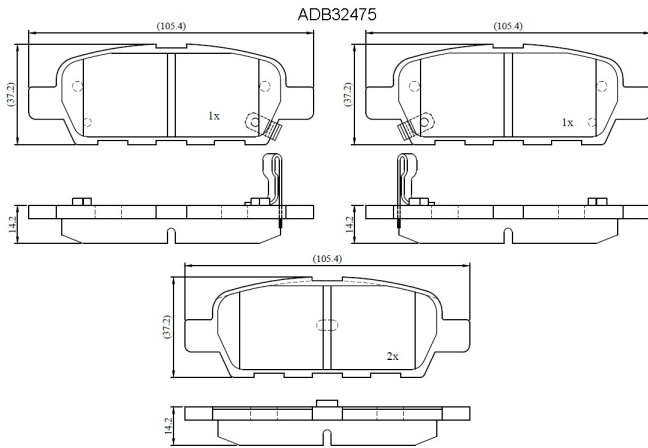

Make: INFINITI

Model: TRUCK FX37

Part Number: ADB32475

Vehicle Manufacturing/Engine:

Specifications

Fitting Position	:	Rear
Model Date	:	2013-
Or. Caliper	:	
WVA	:	

FMSI	:	D905
Length	:	105.4
Width	:	37.2
Thickness	:	14.2