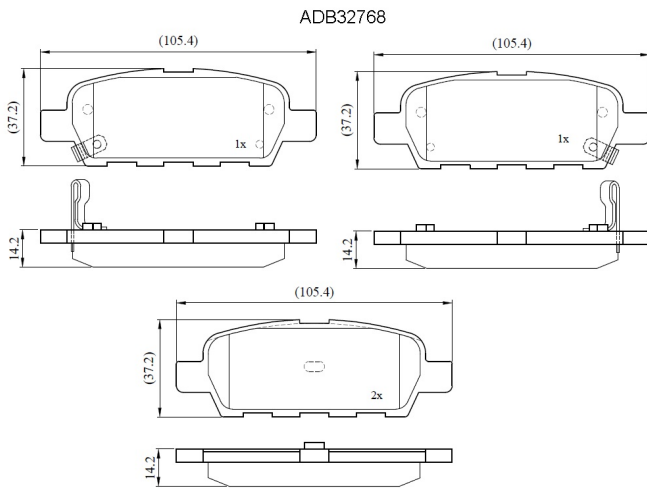

Make: INFINITI

Model: TRUCK FX37

Part Number: ADB32768

Vehicle Manufacturing/Engine:

Specifications

Fitting Position	:	Rear
Model Date	:	13-
Or. Caliper	:	

WVA	:	
FMSI	:	7784-D905
Length	:	105.4
Width	:	37.2
Thickness	:	14.2