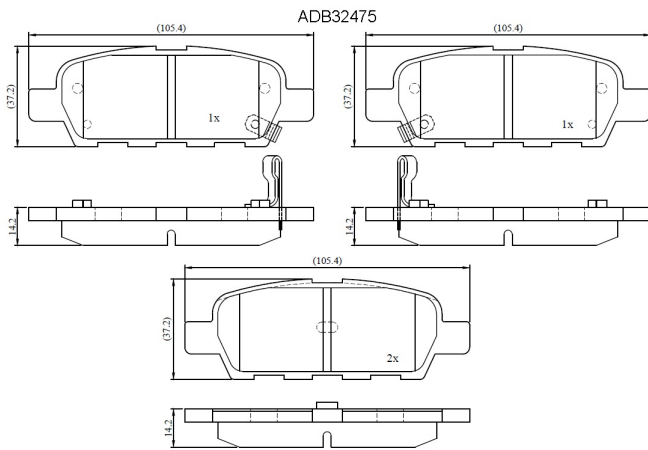

Make: INFINITI

Model: TRUCK FX45

Part Number: ADB32475

Vehicle Manufacturing/Engine:

Specifications

Fitting Position	:	Rear
Model Date	:	2003-2008
Or. Caliper	:	
WVA	:	

FMSI	:	D905
Length	:	105.4
Width	:	37.2
Thickness	:	14.2