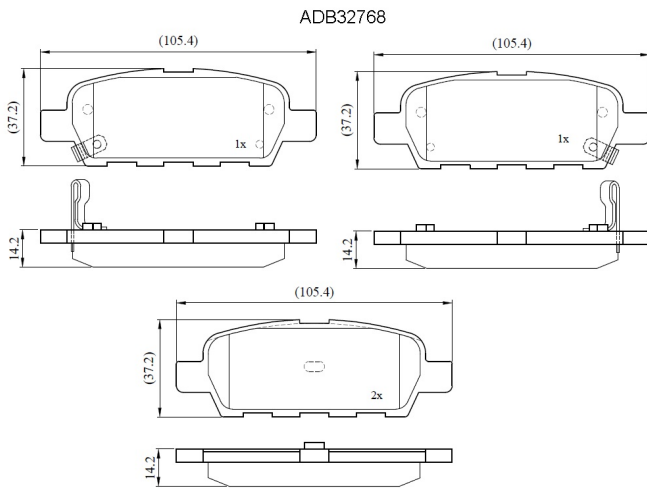

Make: INFINITI

Model: TRUCK FX45

Part Number: ADB32768

Vehicle Manufacturing/Engine:

Specifications

Fitting Position	:	Rear
Model Date	:	03-Aug
Or. Caliper	:	

WVA	:	
FMSI	:	7784-D905
Length	:	105.4
Width	:	37.2
Thickness	:	14.2