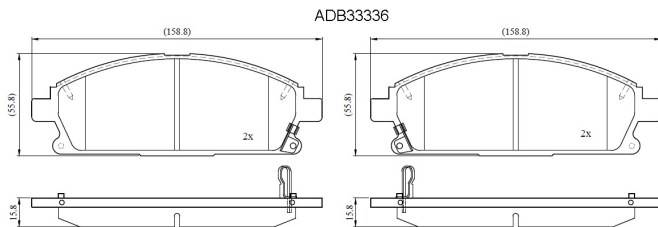

Make: INFINITI

Model: TRUCK QX4 Sport Utility

Part Number: ADB33336

Vehicle Manufacturing/Engine:

Specifications

Fitting Position	:	FRONT
Model Date	:	02-Mar
Or. Caliper	:	
WVA	:	
FMSI	:	7566-D855
Length	:	158.7
Width	:	55.8
Thickness	:	16.4