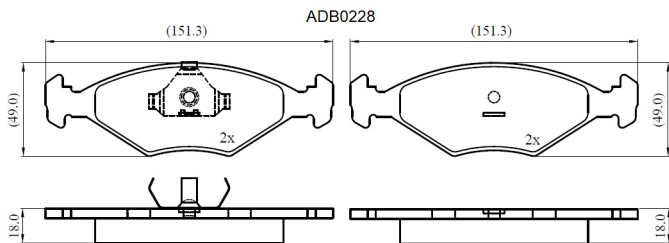

Make: INNOCENTI

Model: Elba

Part Number: ADB0228

Vehicle Manufacturing/Engine:

Specifications

Fitting Position	:	Front
Model Date	:	01/91->
Or. Caliper	:	Ate
WVA	:	21193
FMSI	:	
Length	:	151.3
Width	:	49

Thickness