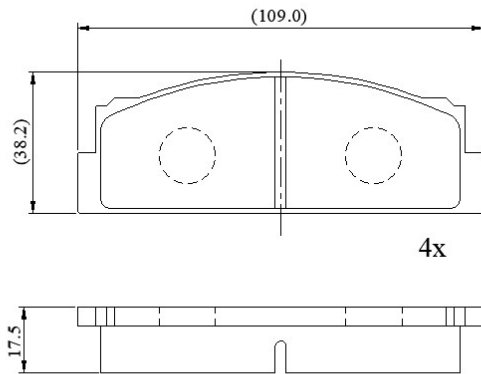

Make: INNOCENTI

Model: Koral

Part Number: ADB0112

Vehicle Manufacturing/Engine:

ADB0112

Specifications

Fitting Position	:	Front
Model Date	:	01/90-12/92
Or. Caliper	:	Bendix

WVA	:	20073
FMSI	:	
Length	:	108.75
Width	:	38
Thickness	:	17.5