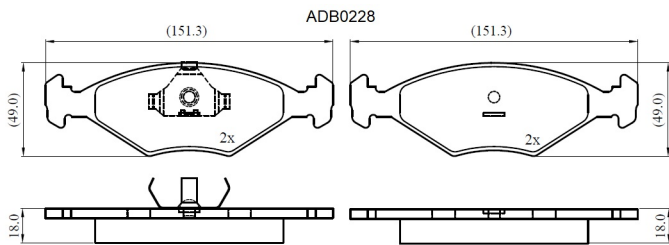

Make: INNOCENTI

Model: Mille

Part Number: ADB0228

Vehicle Manufacturing/Engine:

Specifications

Fitting Position	:	Front
Model Date	:	01/94-02/98
Or. Caliper	:	Ate
WVA	:	21193
FMSI	:	
Length	:	151.3
Width	:	49

Thickness

:

18