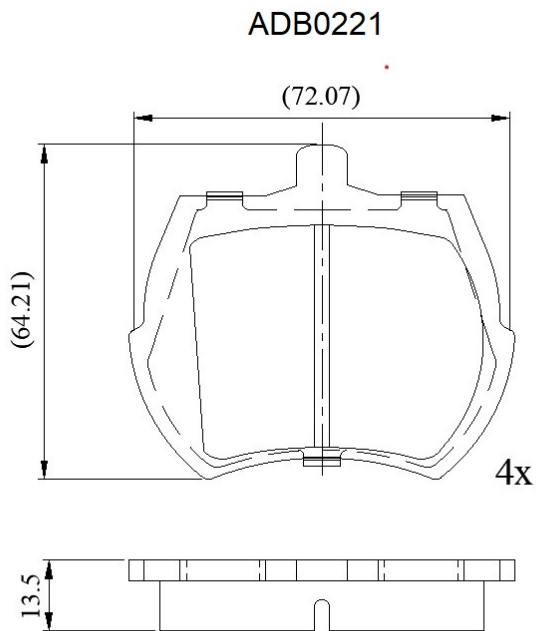

Make: INNOCENTI

Model: Mini (Series)

Part Number: ADB0221

Vehicle Manufacturing/Engine:

Specifications

Fitting Position	:	Front
Model Date	:	04/84-08/86
Or. Caliper	:	Lockheed
WVA	:	20038
FMSI	:	
Length	:	74
Width	:	64.2
Thickness	:	13.5