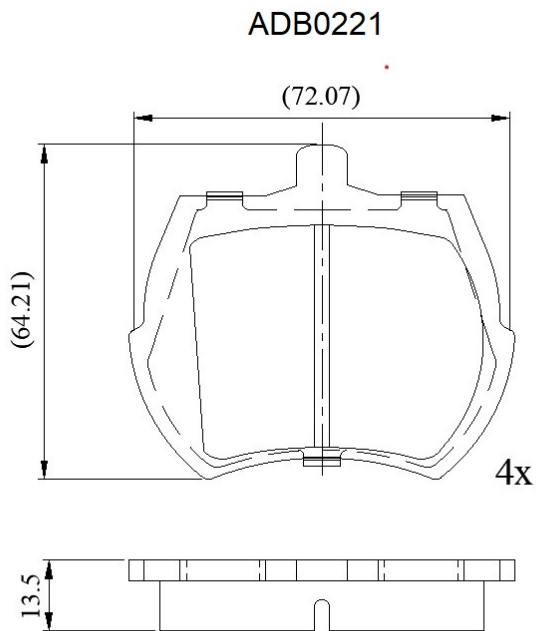

Make: INNOCENTI

Model: Mini (Series)

Part Number: ADB0221

Vehicle Manufacturing/Engine:

Specifications

Fitting Position	:	Front
Model Date	:	01/83-08/86
Or. Caliper	:	Lockheed
WVA	:	20038
FMSI	:	
Length	:	74
Width	:	64.2
Thickness	:	13.5