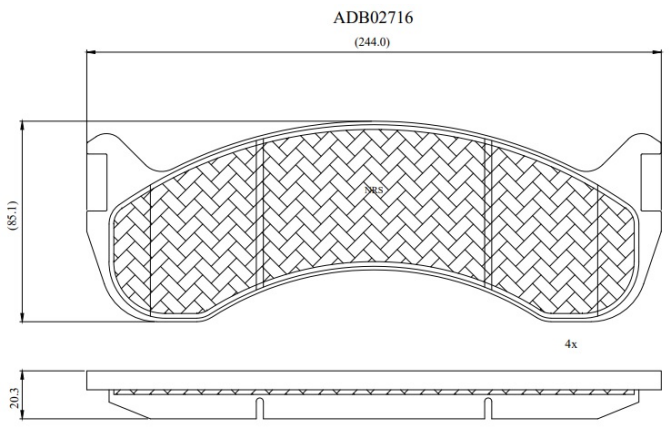

Make: INTERNATIONAL

Model: 4600, 4700, 4800, 4900

Part Number: ADB02716

Vehicle Manufacturing/Engine:

Specifications

Fitting Position	:	Front
Model Date	:	98-07
Or. Caliper	:	
WVA	:	

FMSI	:	D786
Length	:	
Width	:	
Thickness	:	