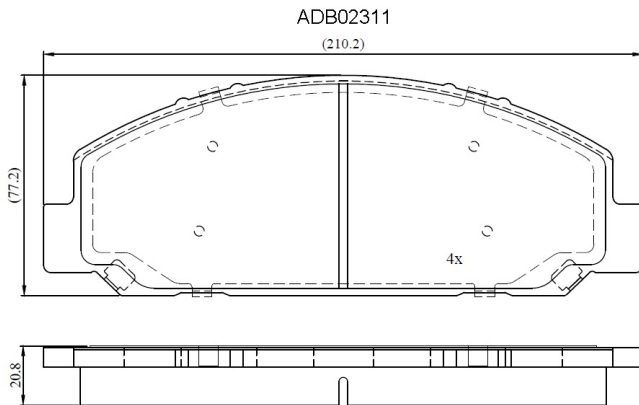

Make: ISUZU

Model: All Models

Part Number: ADB02311

Vehicle Manufacturing/Engine:

Specifications

Fitting Position	:	Front
Model Date	:	2006-
Or. Caliper	:	
WVA	:	

FMSI	:	
Length	:	210.2
Width	:	77.2
Thickness	:	20.8