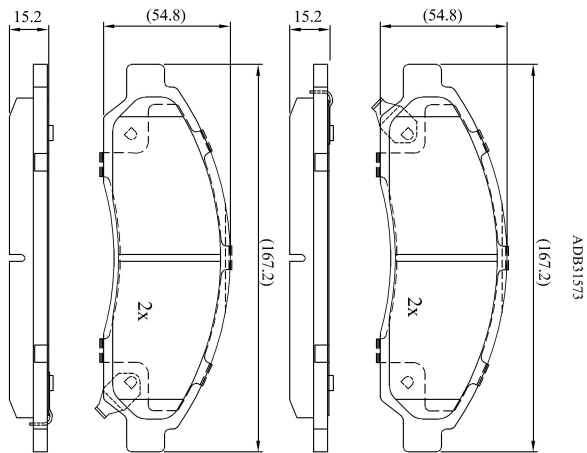

Make: ISUZU

Model: D-Max

Part Number: ADB31573

Vehicle Manufacturing/Engine:

Specifications

Fitting Position	:	Front
Model Date	:	05/02-->
Or. Caliper	:	Sumitomo
WVA	:	2,43,70,24,594
FMSI	:	
Length	:	167.2
Width	:	54.8
Thickness	:	15.2