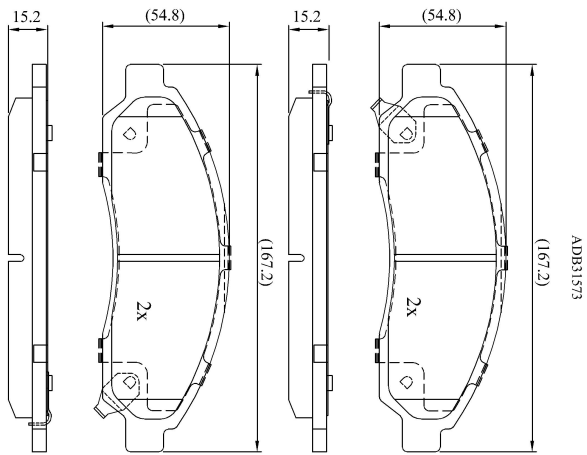

Make: ISUZU

Model: D-Max

Part Number: ADB31573

Vehicle Manufacturing/Engine:

Specifications

Fitting Position	:	Front
Model Date	:	10/06-->
Or. Caliper	:	Sumitomo
WVA	:	2,43,70,24,594
FMSI	:	
Length	:	167.2
Width	:	54.8
Thickness	:	15.2