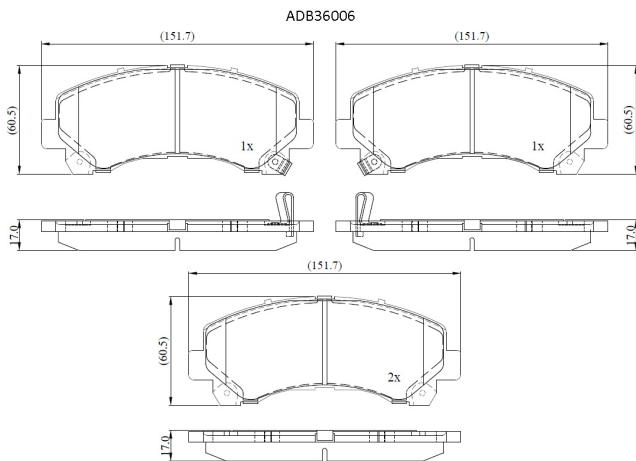

Make: ISUZU

Model: D-Max

Part Number: ADB36006

Vehicle Manufacturing/Engine:

Specifications

Fitting Position	:	Front
Model Date	:	06-
Or. Caliper	:	
WVA	:	

FMSI	:	
Length	:	151.7
Width	:	60.5
Thickness	:	17