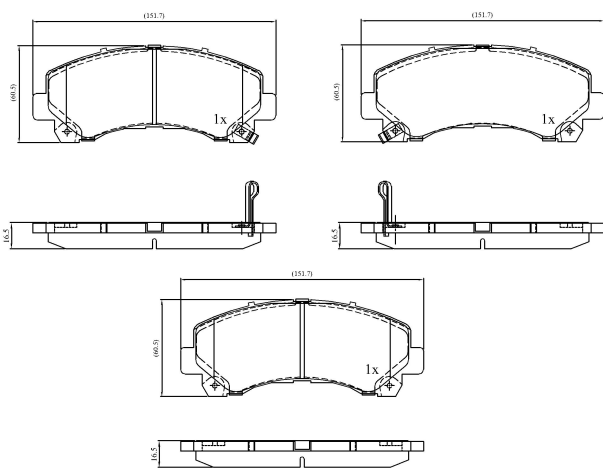

Make: ISUZU

Model: D-Max

Part Number: ADB32039

Vehicle Manufacturing/Engine:

ADB32039

Specifications

Fitting Position	:	Front
Model Date	:	01/07-
Or. Caliper	:	Akebono
WVA	:	25149, 25150,25151
FMSI	:	
Length	:	151.7
Width	:	60.5
Thickness	:	15.9/16.5