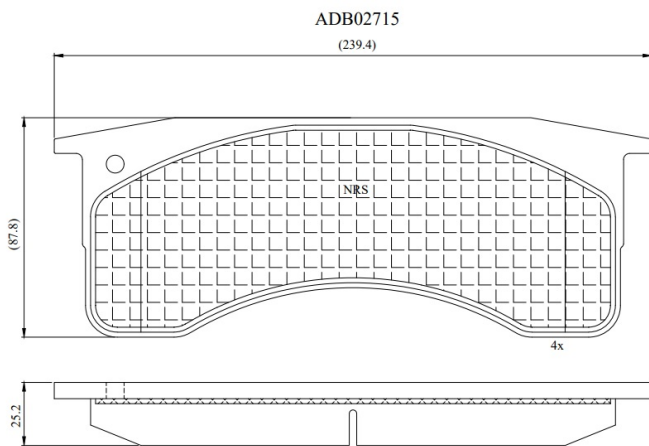

Make: ISUZU

Model: FSR

Part Number: ADB02715

Vehicle Manufacturing/Engine:

Specifications

Fitting Position	:	Front
Model Date	:	98-02
Or. Caliper	:	
WVA	:	

FMSI	:	7636-D769
Length	:	
Width	:	
Thickness	:	