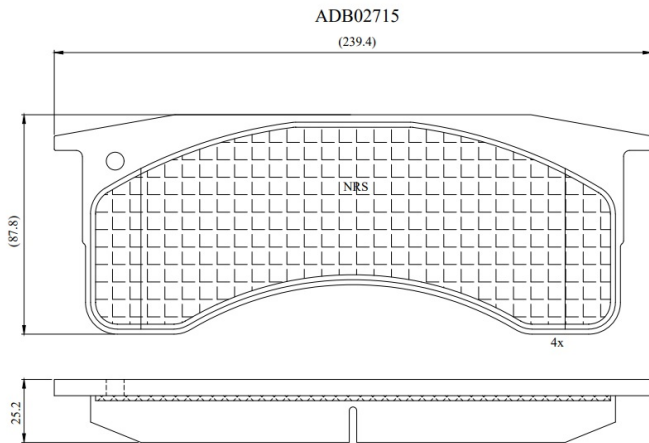

Make: ISUZU

Model: FTR

Part Number: ADB02715

Vehicle Manufacturing/Engine:

Specifications

Fitting Position	:	Front
Model Date	:	98-07
Or. Caliper	:	
WVA	:	

FMSI	:	7636-D769
Length	:	
Width	:	
Thickness	:	