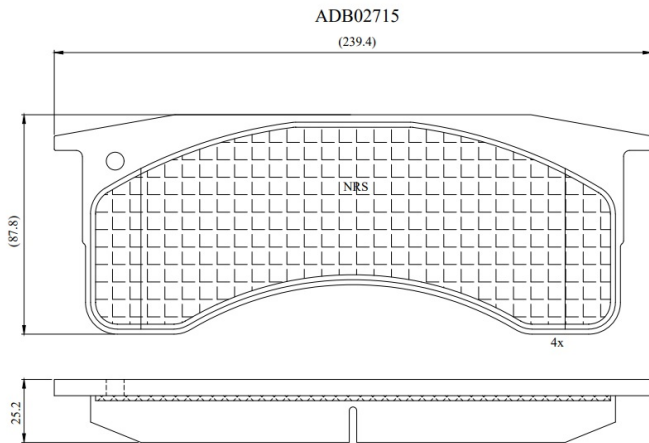

Make: ISUZU

Model: FVR

Part Number: ADB02715

Vehicle Manufacturing/Engine:

Specifications

Fitting Position	:	Front
Model Date	:	98-07
Or. Caliper	:	
WVA	:	

FMSI	:	7636-D769
Length	:	
Width	:	
Thickness	:	