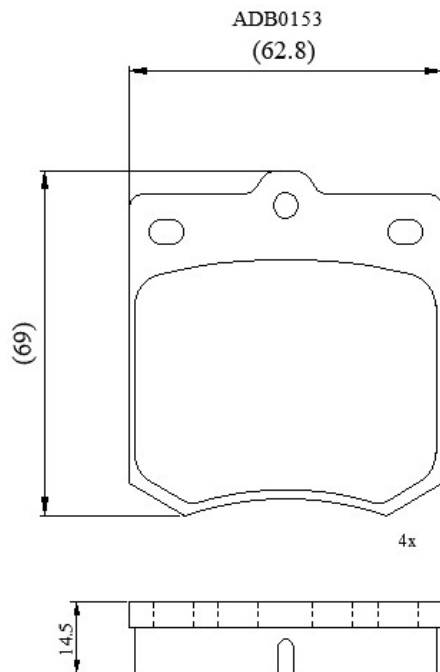

Make: ISUZU

Model: Gemini

Part Number: ADB0153

Vehicle Manufacturing/Engine:

Specifications

Fitting Position	:	Front
Model Date	:	01/73-01/85
Or. Caliper	:	Sumitomo
WVA	:	20251
FMSI	:	
Length	:	62.8
Width	:	69
Thickness	:	14.5