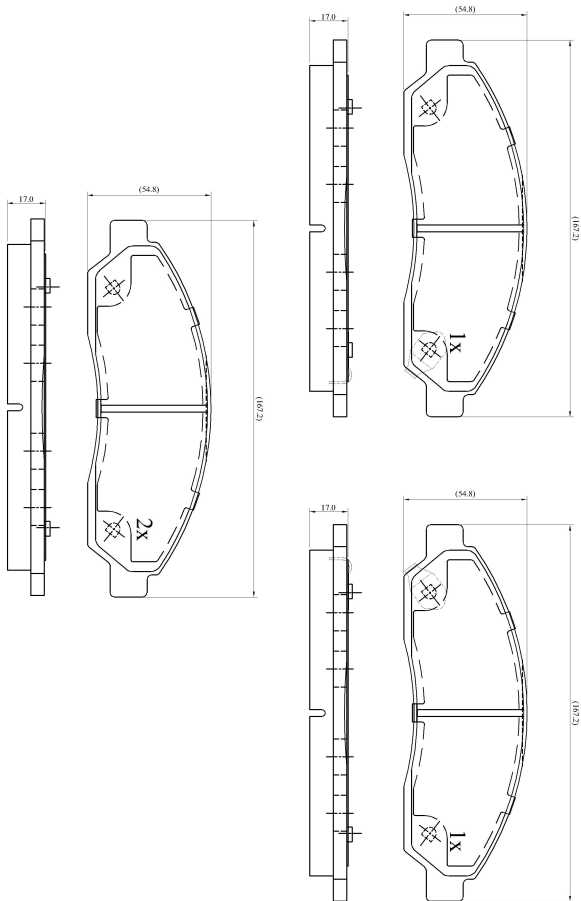

Make: ISUZU

Model: KB Series

Part Number: ADB31662

Vehicle Manufacturing/Engine:

Specifications

Fitting Position	:	Front
Model Date	:	05-->
Or. Caliper	:	
WVA	:	
FMSI	:	
Length	:	167.2
Width	:	54.8
Thickness	:	17