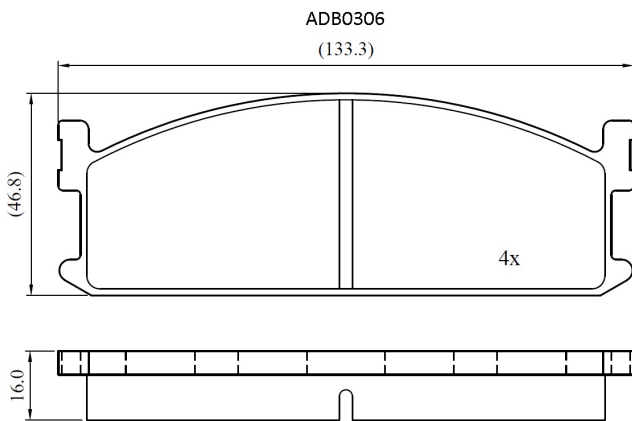

Make: ISUZU

Model: Midi

Part Number: ADB0306

Vehicle Manufacturing/Engine:

Specifications

Fitting Position	:	Front
Model Date	:	01/85-10/97
Or. Caliper	:	Sumitomo
WVA	:	21115

FMSI	:	
Length	:	133.3
Width	:	46.8
Thickness	:	16