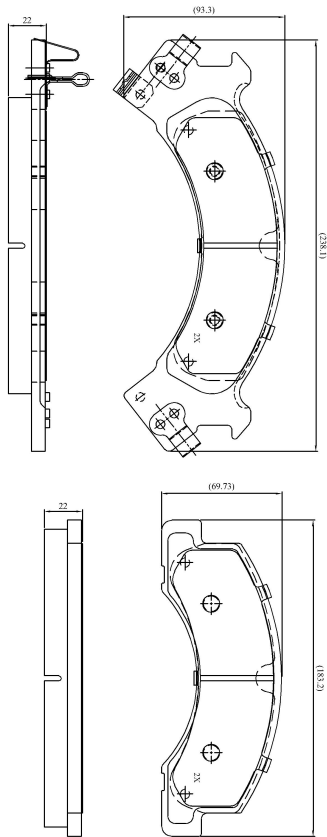

Make: ISUZU

Model: NKR, NKS, Trucks

Part Number: ADB3812

Vehicle Manufacturing/Engine:

ADB3812

Specifications

Fitting Position	:	Front
Model Date	:	01/95-01/98
Or. Caliper	:	
WVA	:	
FMSI	:	
Length	:	238.10/183.20
Width	:	93.30/69.50
Thickness	:	21.8