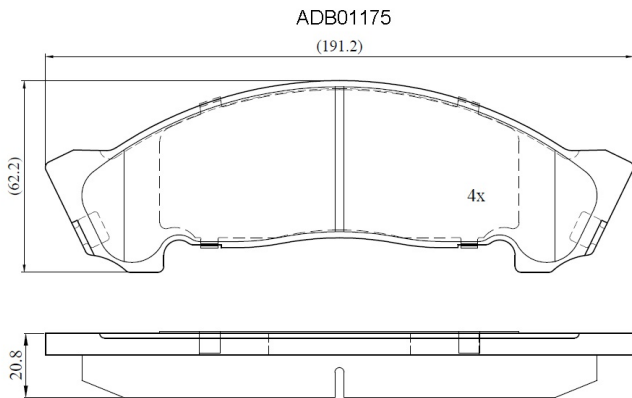

Make: ISUZU

Model: NKR, NKS, Trucks

Part Number: ADB01175

Vehicle Manufacturing/Engine:

Specifications

Fitting Position	:	Front
Model Date	:	01/87->
Or. Caliper	:	
WVA	:	
FMSI	:	

Length	:	191.2
Width	:	62.2
Thickness	:	20.8