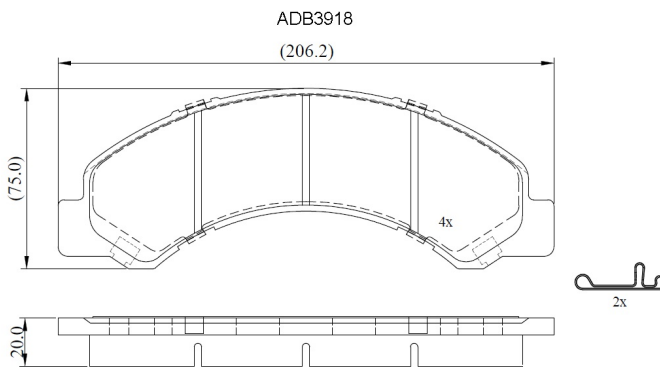

Make: ISUZU

Model: NKR, NKS, Trucks

Part Number: ADB3918

Vehicle Manufacturing/Engine:

Specifications

Fitting Position	:	Front
Model Date	:	01/98-->
Or. Caliper	:	
WVA	:	
FMSI	:	

Length	:	206.2
Width	:	75
Thickness	:	21.2