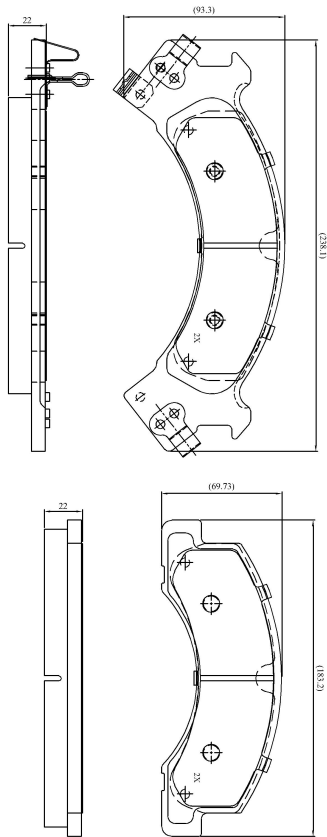

Make: ISUZU

Model: NPR, Trucks

Part Number: ADB3812

Vehicle Manufacturing/Engine:

ADB3812

Specifications

Fitting Position	:	Front
Model Date	:	01/87-01/98
Or. Caliper	:	
WVA	:	
FMSI	:	
Length	:	238.10/183.20
Width	:	93.30/69.50
Thickness	:	21.8