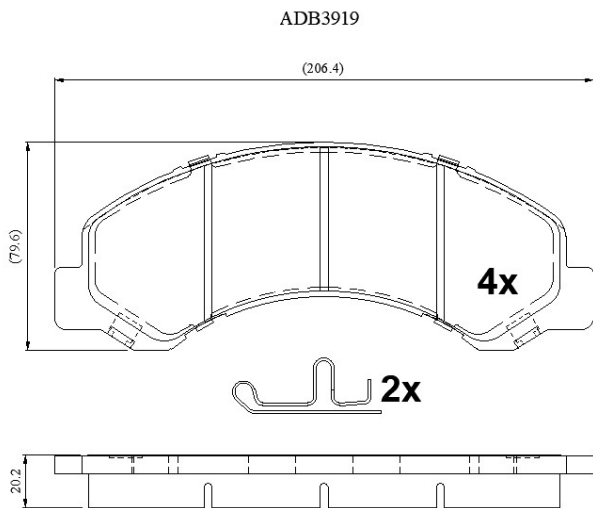

Make: ISUZU

Model: NPT Truck

Part Number: ADB3919

Vehicle Manufacturing/Engine:

Specifications

Fitting Position	:	Front
Model Date	:	01/98-->
Or. Caliper	:	

WVA	:	29258
FMSI	:	
Length	:	206.4
Width	:	80
Thickness	:	21