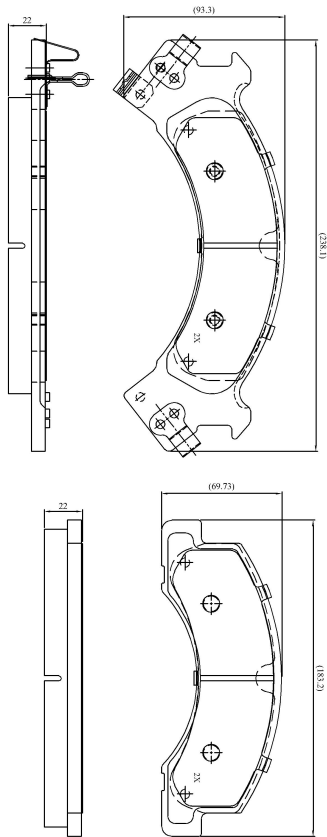

Make: ISUZU

Model: NQR, Trucks

Part Number: ADB3812

Vehicle Manufacturing/Engine:

ADB3812

Specifications

Fitting Position	:	Front
Model Date	:	01/95-01/98
Or. Caliper	:	
WVA	:	
FMSI	:	
Length	:	238.10/183.20
Width	:	93.30/69.50
Thickness	:	21.8